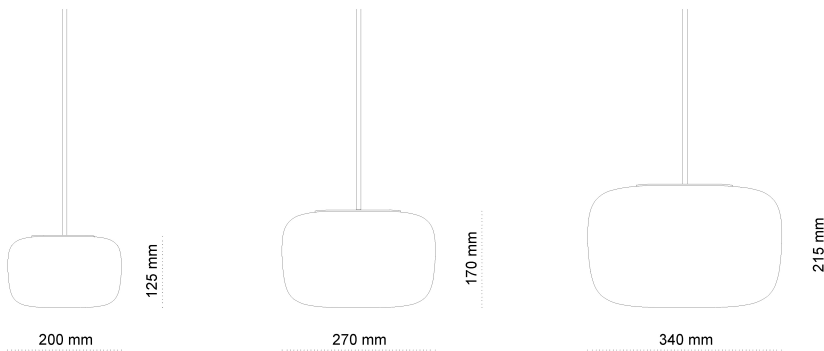

S H A P E S

MIYABI

March 2019

Product code		Description	RRP EUR (excl. Vat)		EAN
30001	Small	MIYABI small Opal Glas, Rose Gold - White/Rose Gold, 3 meter	175,00	G9 max 40W	4260482211974
30002	small	MIYABI small Opal Glas, Rose Gold - White/Rose Gold, 6 meter	190,00	G9 max 40W	4260482211981
30003	Small	MIYABI small Opal Glas, Rose Gold - White, 3 meter	175,00	G9 max 40W	4260482211998
30004	small	MIYABI small Opal Glas, Rose Gold - White, 6 meter	190,00	G9 max 40W	4260482212001
30005	Small	MIYABI small Opal Glas, Gold - Gold/White, 3 meter	175,00	G9 max 40W	4260482212018
30006	small	MIYABI small Opal Glas, Gold - Gold/White, 6 meter	190,00	G9 max 40W	4260482212025
30007	Small	MIYABI small Opal Glas, Gold - White, 3 meter	175,00	G9 max 40W	4260482212032
30008	small	MIYABI small Opal Glas, Gold - White, 6 meter	190,00	G9 max 40W	4260482212049
30009	Small	MIYABI small Opal Glas, Pall. Silver - White, 3 meter	175,00	G9 max 40W	4260482212056
30010	small	MIYABI small Opal Glas, Pall. Silver - White, 6 meter	190,00	G9 max 40W	4260482212063
30011	Small	MIYABI small Opal Glas, Pall. Silver - Black, 3 meter	175,00	G9 max 40W	4260482212070
30012	small	MIYABI small Opal Glas, Pall. Silver - Black, 6 meter	190,00	G9 max 40W	4260482212087
30013	Small	MIYABI small Opal Glas, Black Chrome - Black, 3 meter	175,00	G9 max 40W	4260482212094
30014	small	MIYABI small Opal Glas, Black Chrome - Black, 6 meter	190,00	G9 max 40W	4260482212100
30015	Medium	MIYABI medium Opal Glas, Rose Gold - White/Rose Gold Gold, 3 m	235,00	G9 max 60W	4260482212117
30016	Medium	MIYABI medium Opal Glas, Rose Gold - White/Rose Gold, 6 meter	250,00	G9 max 60W	4260482212124
30017	Medium	MIYABI medium Opal Glas, Rose Gold - White, 3 meter	235,00	G9 max 60W	4260482212131
30018	Medium	MIYABI medium Opal Glas, Rose Gold - White, 6 meter	250,00	G9 max 60W	4260482212148