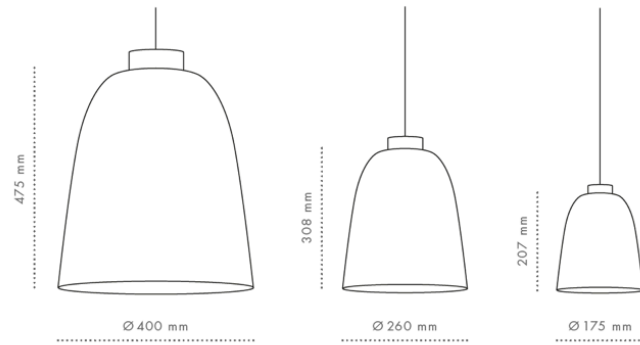

SHAPES

SUMMERA
January 2018

SIZE	RRP EUR (excl. Vat)
Small - 3 meter	199,00
Small - 6 meter	214,00
Medium - 3 meter	275,00
Medium - 6 meter	290,00
Large - 3 meter	495,00
Large - 6 meter	510,00

SUMMERA - Shade