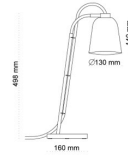

SUMMERA
January 2018

SIZE	RRP EUR (excl. Vat)
Floor	440,00
Table	330,00
Wall	220,00

SUMMERA - Floor

Product code	Description	RRP € (excl. VAT)	EAN
11001	SUMMERA Floor Matt Black - Pall. Silver + Black Cord (Incl. Matt Black Base)	150W E27 440	4260482210427
11002	SUMMERA Floor Matt Black - Pall. Silver + Red Cord (Incl. Matt Black Base)	150W E27 440	4260482210434
11003	SUMMERA Floor Matt Black - Pall. Silver + White Cord (Incl. Matt Black Base)	150W E27 440	4260482210441
11004	SUMMERA Floor Matt Black - Gold + Black/Gold Cord (Incl. Matt Black Base)	150W E27 440	4260482210458
11005	SUMMERA Floor Matt Black - Gold + Black Cord (Incl. Matt Black Base)	150W E27 440	4260482210465
11006	SUMMERA Floor Matt Black/Gold - Gold + Black/Gold Cord (Incl. Matt Black Base)	150W E27 440	4260482210472
11007	SUMMERA Floor Matt Black/Gold - Gold + Black Cord (Incl. Matt Black Base)	150W E27 440	4260482210489
11008	SUMMERA Floor Matt Black/Rose - Rose + Black Cord (Incl. Matt Black Base)	150W E27 440	4260482210496
11009	SUMMERA Floor Matt White - Pall. Silver + Black Cord (Incl. Matt White Base)	150W E27 440	4260482210502
11010	SUMMERA Floor Matt White - Pall. Silver + Red Cord (Incl. Matt White Base)	150W E27 440	4260482210519
11011	SUMMERA Floor Matt White - Pall. Silver + White Cord (Incl. Matt White Base)	150W E27 440	4260482210526
11012	SUMMERA Floor Matt White - Gold + White/Gold Cord (Incl. Matt White Base)	150W E27 440	4260482210533
11013	SUMMERA Floor Matt White - Gold + White Cord (Incl. Matt White Base)	150W E27 440	4260482210540
11014	SUMMERA Floor Matt White - Rose + White/Rose Cord (Incl. Matt White Base)	150W E27 440	4260482210557
11015	SUMMERA Floor Matt White - Rose + White Cord (Incl. Matt White Base)	150W E27 440	4260482210564
11016	SUMMERA Floor Matt White/Gold - Gold + White/Gold Cord (Incl. Matt White Base)	150W E27 440	4260482210571
11017	SUMMERA Floor Matt White/Gold - Gold + White Cord (Incl. Matt White Base)	150W E27 440	4260482210588
11018	SUMMERA Floor Matt White/Rose - Rose + White/Rose Cord (Incl. Matt White Base)	150W E27 440	4260482210595
11019	SUMMERA Floor Matt White/Rose - Rose + White Cord (Incl. Matt White Base)	150W E27 440	4260482210601

SUMMERA - Table

Product code	Description	RRP € (excl. VAT)	EAN
12001	SUMMERA Table Matt Black - Pall. Silver + Black Cord (Incl. Matt Black Base)	100W E14 330	4260482210618
12002	SUMMERA Table Matt Black - Pall. Silver + Red Cord (Incl. Matt Black Base)	100W E14 330	4260482210625
12003	SUMMERA Table Matt Black - Pall. Silver + White Cord (Incl. Matt Black Base)	100W E14 330	4260482210632
12004	SUMMERA Table Matt Black - Gold + Black/Gold Cord (Incl. Matt Black Base)	100W E14 330	4260482210649
12005	SUMMERA Table Matt Black - Gold + Black Cord (Incl. Matt Black Base)	100W E14 330	4260482210656
12006	SUMMERA Table Matt Black/Gold - Gold + Black/Gold Cord (Incl. Matt Black Base)	100W E14 330	4260482210663