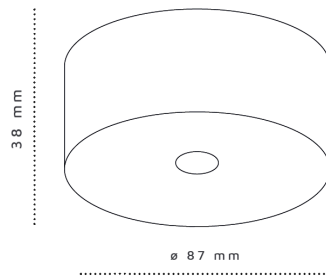

S H A P E S

CANOMAG
March 2019

CANOMAG magnetic Canopy
Ø: 83 mm H: 38 mm

Product code	Description	RRP EUR (excl. Vat)	EAN
90017	CANOMAG magnetic Canopy - Black, Polycarbonate	12,56	4260482211912
90016	CANOMAG magnetic Canopy - White, Polycarbonate	12,56	4260482211905
90015	CANOMAG magnetic Canopy - White, Aluminium	33,57	4260482211929
90014	CANOMAG magnetic Canopy - Black, Aluminium	33,57	4260482211936
90011	CANOMAG magnetic Canopy - Palladium Silver, Aluminium	33,57	4260482211943
90012	CANOMAG magnetic Canopy - Gold, Aluminium	33,57	4260482211950
90013	CANOMAG magnetic Canopy - Rose Gold, Aluminium	33,57	4260482211967