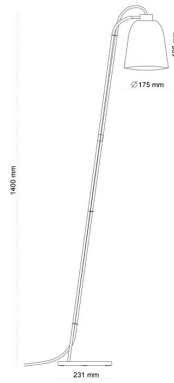

SHAPES

SUMMERA
January 2018

SIZE	RRP EUR (excl. Vat)
Floor	440,00
Table	330,00
Wall	220,00

SUMMERA - Floor

Product code	Description	RRP € (excl. VAT)	EAN
11001	SUMMERA Floor Matt Black - Pall. Silver + Black Cord (Incl. Matt Black Base)	150W E27 440	4260482210427
11002	SUMMERA Floor Matt Black - Pall. Silver + Red Cord (Incl. Matt Black Base)	150W E27 440	4260482210434
11003	SUMMERA Floor Matt Black - Pall. Silver + White Cord (Incl. Matt Black Base)	150W E27 440	4260482210441
11004	SUMMERA Floor Matt Black - Gold + Black/Gold Cord (Incl. Matt Black Base)	150W E27 440	4260482210458
11005	SUMMERA Floor Matt Black - Gold + Black Cord (Incl. Matt Black Base)	150W E27 440	4260482210465
11006	SUMMERA Floor Matt Black/Gold - Gold + Black/Gold Cord (Incl. Matt Black Base)	150W E27 440	4260482210472
11007	SUMMERA Floor Matt Black/Gold - Gold + Black Cord (Incl. Matt Black Base)	150W E27 440	4260482210489
11008	SUMMERA Floor Matt Black/Rose - Rose + Black Cord (Incl. Matt Black Base)	150W E27 440	4260482210496
11009	SUMMERA Floor Matt White - Pall. Silver + Black Cord (Incl. Matt White Base)	150W E27 440	4260482210502
11010	SUMMERA Floor Matt White - Pall. Silver + Red Cord (Incl. Matt White Base)	150W E27 440	4260482210519
11011	SUMMERA Floor Matt White - Pall. Silver + White Cord (Incl. Matt White Base)	150W E27 440	4260482210526
11012	SUMMERA Floor Matt White - Gold + White/Gold Cord (Incl. Matt White Base)	150W E27 440	4260482210533
11013	SUMMERA Floor Matt White - Gold + White Cord (Incl. Matt White Base)	150W E27 440	4260482210540
11014	SUMMERA Floor Matt White - Rose + White/Rose Cord (Incl. Matt White Base)	150W E27 440	4260482210557
11015	SUMMERA Floor Matt White - Rose + White Cord (Incl. Matt White Base)	150W E27 440	4260482210564
11016	SUMMERA Floor Matt White/Gold - Gold + White/Gold Cord (Incl. Matt White Base)	150W E27 440	4260482210571
11017	SUMMERA Floor Matt White/Gold - Gold + White Cord (Incl. Matt White Base)	150W E27 440	4260482210588
11018	SUMMERA Floor Matt White/Rose - Rose + White/Rose Cord (Incl. Matt White Base)	150W E27 440	4260482210595
11019	SUMMERA Floor Matt White/Rose - Rose + White Cord (Incl. Matt White Base)	150W E27 440	4260482210601

SUMMERA - Table

Product code	Description	RRP € (excl. VAT)	EAN
12001	SUMMERA Table Matt Black - Pall. Silver + Black Cord (Incl. Matt Black Base)	100W E14 330	4260482210618
12002	SUMMERA Table Matt Black - Pall. Silver + Red Cord (Incl. Matt Black Base)	100W E14 330	4260482210625
12003	SUMMERA Table Matt Black - Pall. Silver + White Cord (Incl. Matt Black Base)	100W E14 330	4260482210632
12004	SUMMERA Table Matt Black - Gold + Black/Gold Cord (Incl. Matt Black Base)	100W E14 330	4260482210649
12005	SUMMERA Table Matt Black - Gold + Black Cord (Incl. Matt Black Base)	100W E14 330	4260482210656
12006	SUMMERA Table Matt Black/Gold - Gold + Black/Gold Cord (Incl. Matt Black Base)	100W E14 330	4260482210663